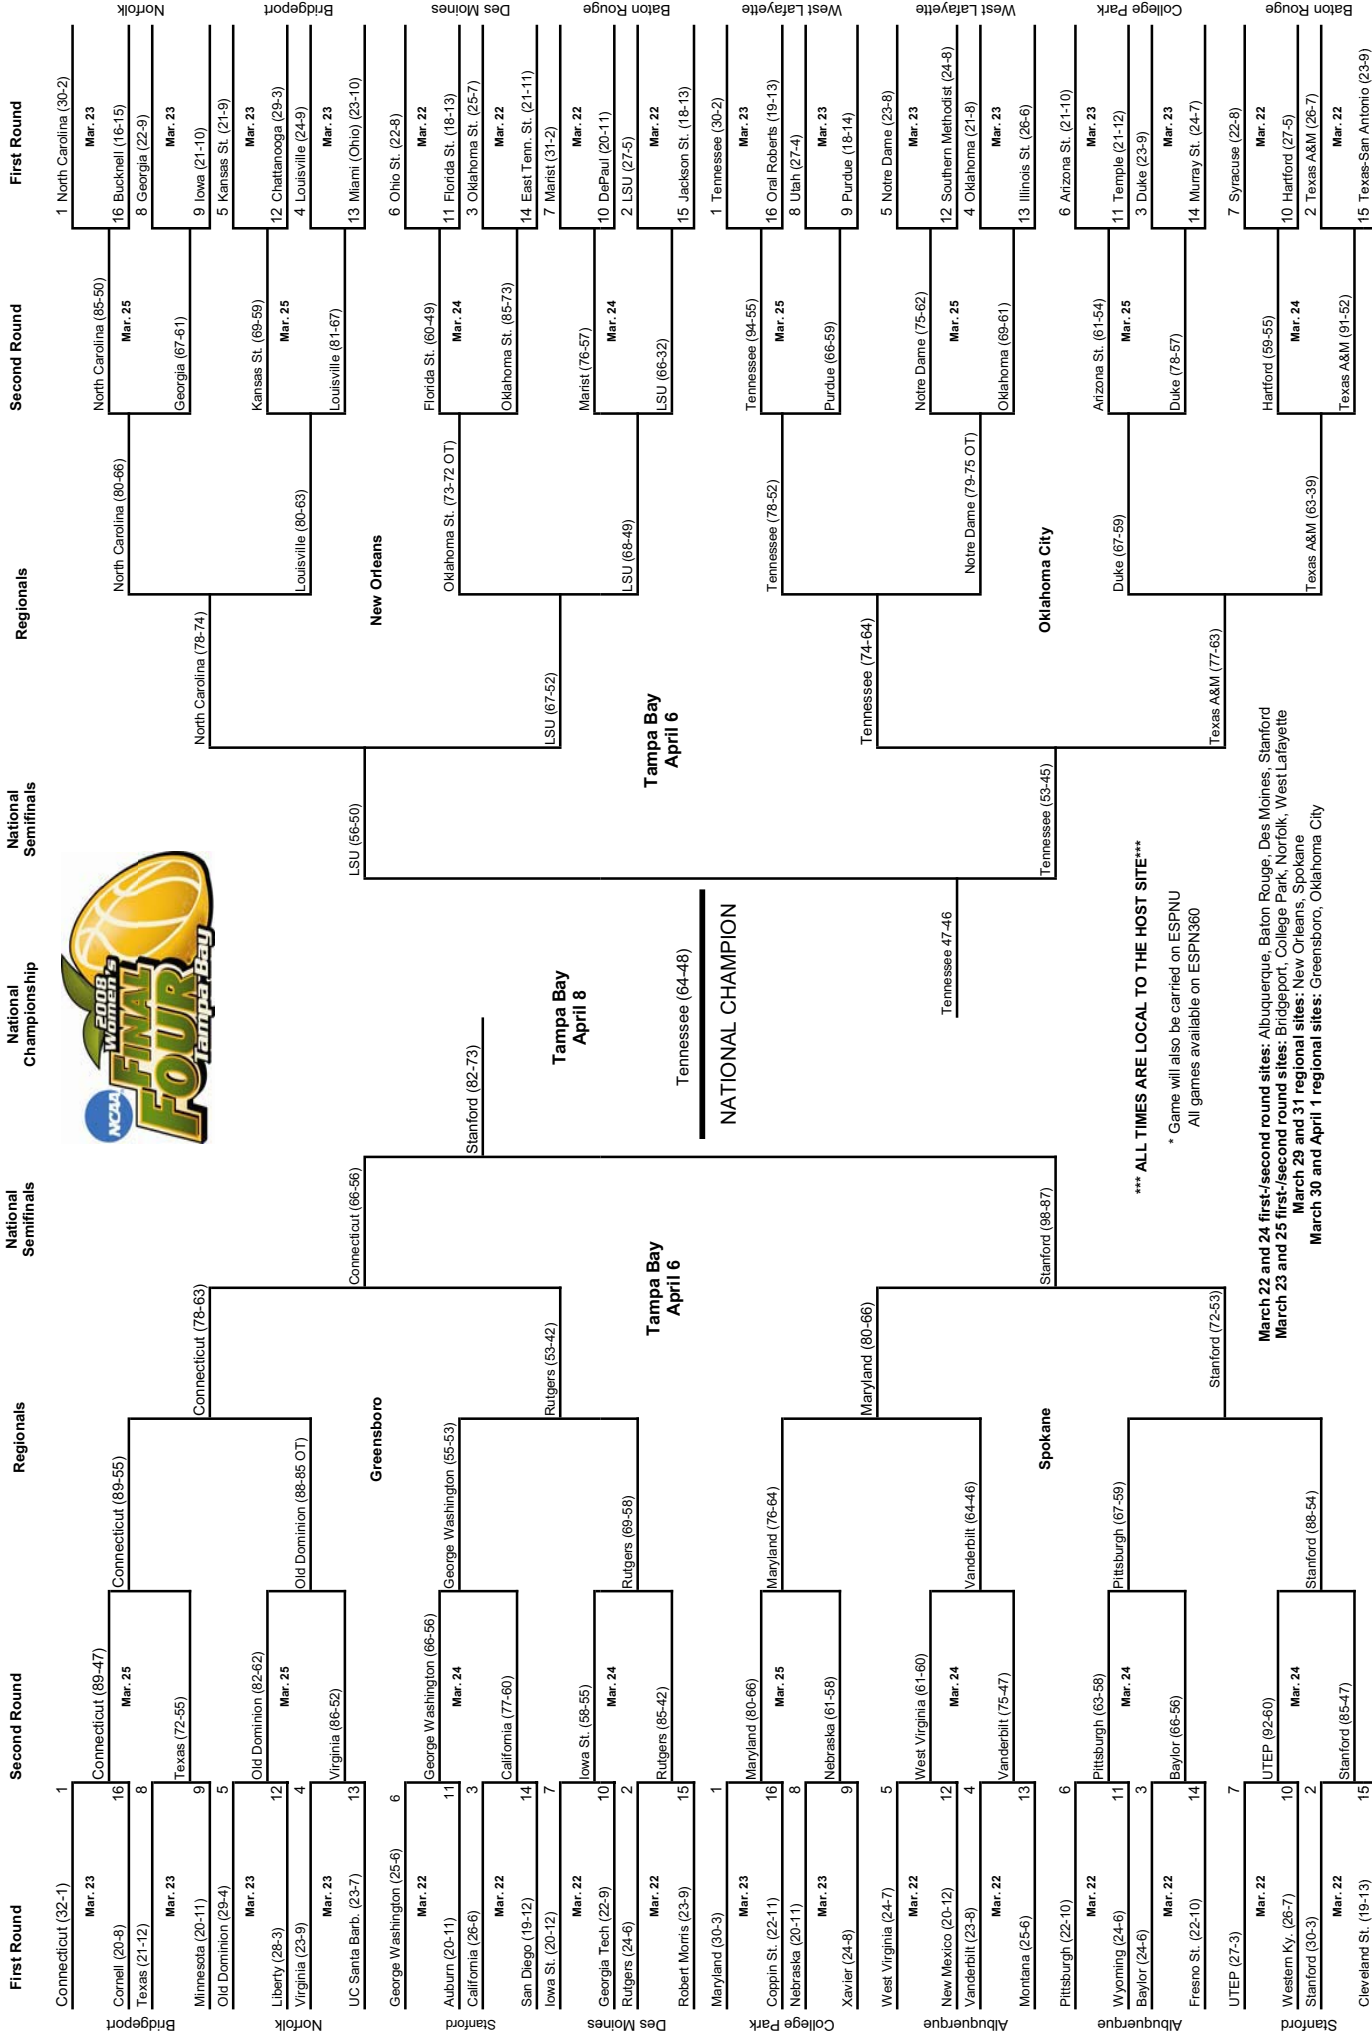

2008 NCAA Division I Women's BASKETBALL CHAMPIONSHIP

*** ALL TIMES ARE LOCAL TO THE HOST SITE ***

* Game will also be carried on ESPN
All games available on ESPN360

March 22 and 24 first-/second round sites: Albuquerque, Baton Rouge, Des Moines, Stanford
March 23 and 25 first-/second round sites: Bridgeport, College Park, Norfolk, West Lafayette
March 29 and 31 regional sites: New Orleans, Spokane
March 30 and April 1 regional sites: Greensboro, Oklahoma City