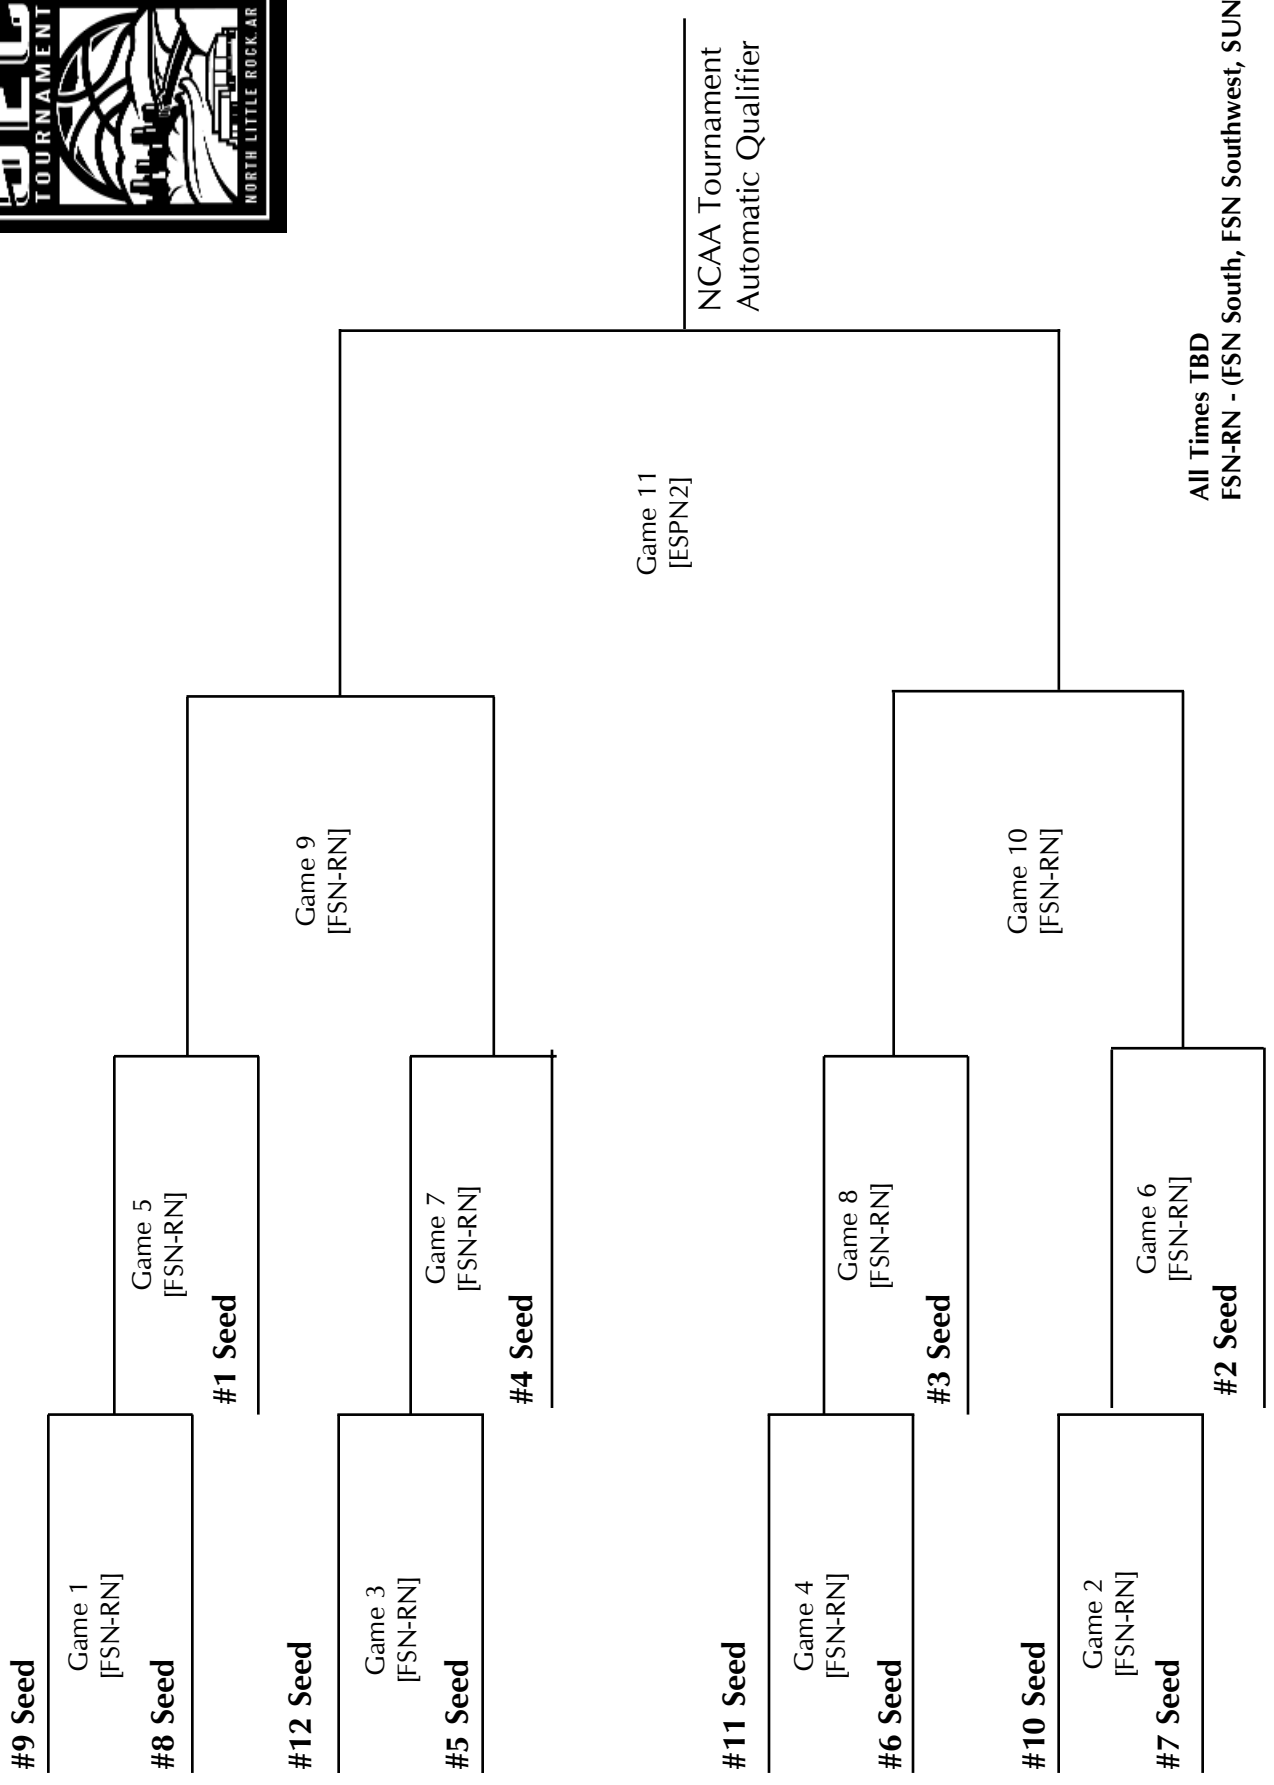

Thursday, March 5   Friday, March 6   Saturday, March 7   Sunday, March 8